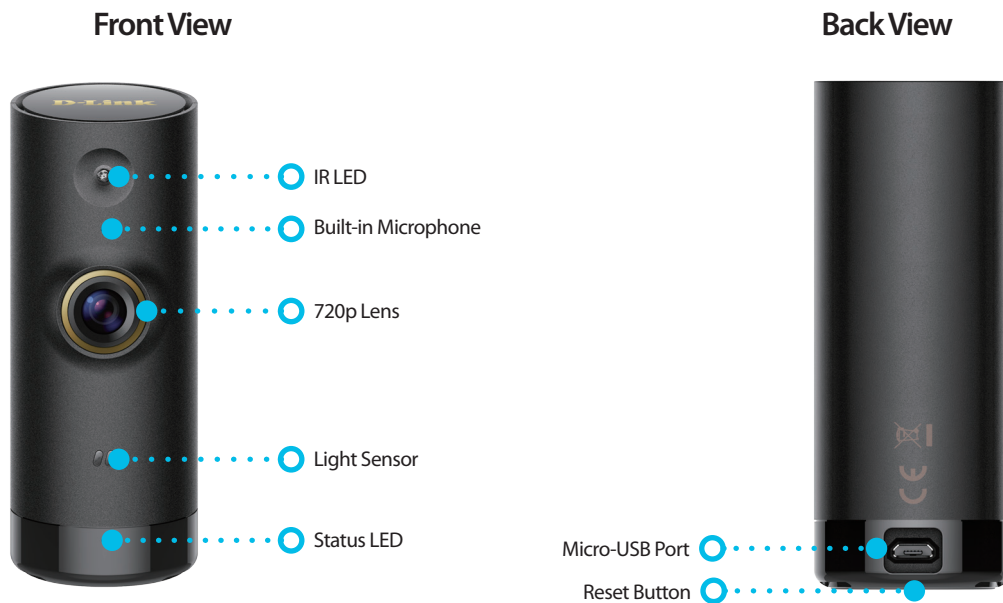

Automated Backups Using mydlink™ Cloud Recording

Enhanced with mydlink™ cloud recording support, the DCS-P6000LH makes it easy and convenient for you to look after your family and check up on your home or office. With a mydlink™ cloud recording subscription, you can have peace of mind with automated back ups of your video recordings to a cloud server. Play back recordings from the cloud or download video clips to your mobile device from anywhere, anytime through the Internet. Access real-time live views of your cameras using the mydlink™ mobile app and set automated schedules via your mobile device, no matter where you are.

Product Images

Technical Specifications

Camera		
Hardware Profile	• 1/4" progressive CMOS sensor • Minimum illumination: • B/W (Night Mode), IR LEDs on: 0 lux • Minimum object distance: 50 cm • Lens focal length: 2.39 mm • Aperture: F2.4 • 5 m (16 ft) IR illumination distance	• Angle of view (16:9): • Horizontal: 112° • Vertical: 54° • Diagonal: 120° • Built-in Infrared-Cut Removable (ICR) Filter • Built-in microphone
Image Features	• Time stamp and text overlays • Configurable sound detection level	• Configurable motion detection windows
Video Compression	• H.264 format compression	• JPEG for still images
Video Resolution	• 720P (1280 x 720) at up to 30 fps	
Audio Support	• MPEG-2 AAC LC	
Network		
Connectivity	• 802.11n/g/b wireless with WPA/WPA2 encryption • Operates on 2.4 GHz band • Bluetooth 4.0	• Single-band 1T1R mode supports a maximum data rate of 72.2 Mbps (PHY rate) using 20 MHz bandwidth³