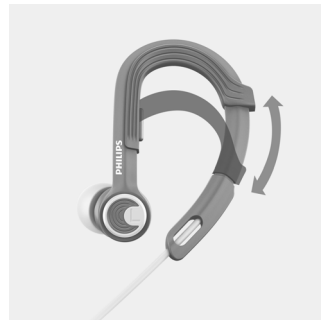

Adjustable earhook

An adjustable ear hook ensures the ActionFit SHQ3300 headphones fit your ears perfectly. Just put the headphones on and slide the adjustable hook up or down for a snug fit. Whatever your workout or terrain, your headphones will stay on comfortably.