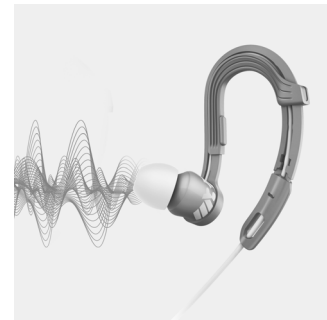

High performance sound

8.6mm neodymium drivers pump out high performance sound, pushing you to perform at your best.

Sound isolation

Insert earphones create a tight seal in the ear canal, resulting in a strong isolation effect. Our oval acoustics tubes are ergonomically optimized to ensure exceptional fit.